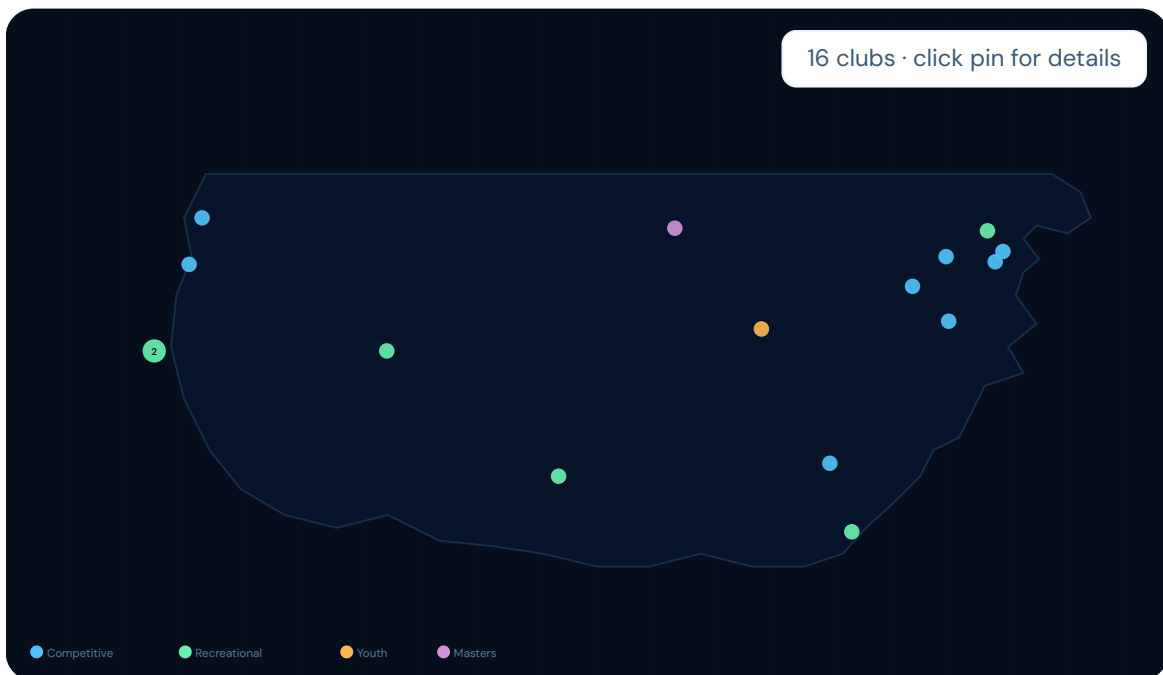

Q Search club name, city, or state... x

All States

All Types

AI Search

16 CLUBS

Competitive

Recreational

Youth

Masters

ALL CLUBS

Riverside Boat Club

COMPETITIVE

 Boston, Massachusetts · Est. 1908

riversideboatclub.org

Craftsbury Sculling Center

RECREATIONAL